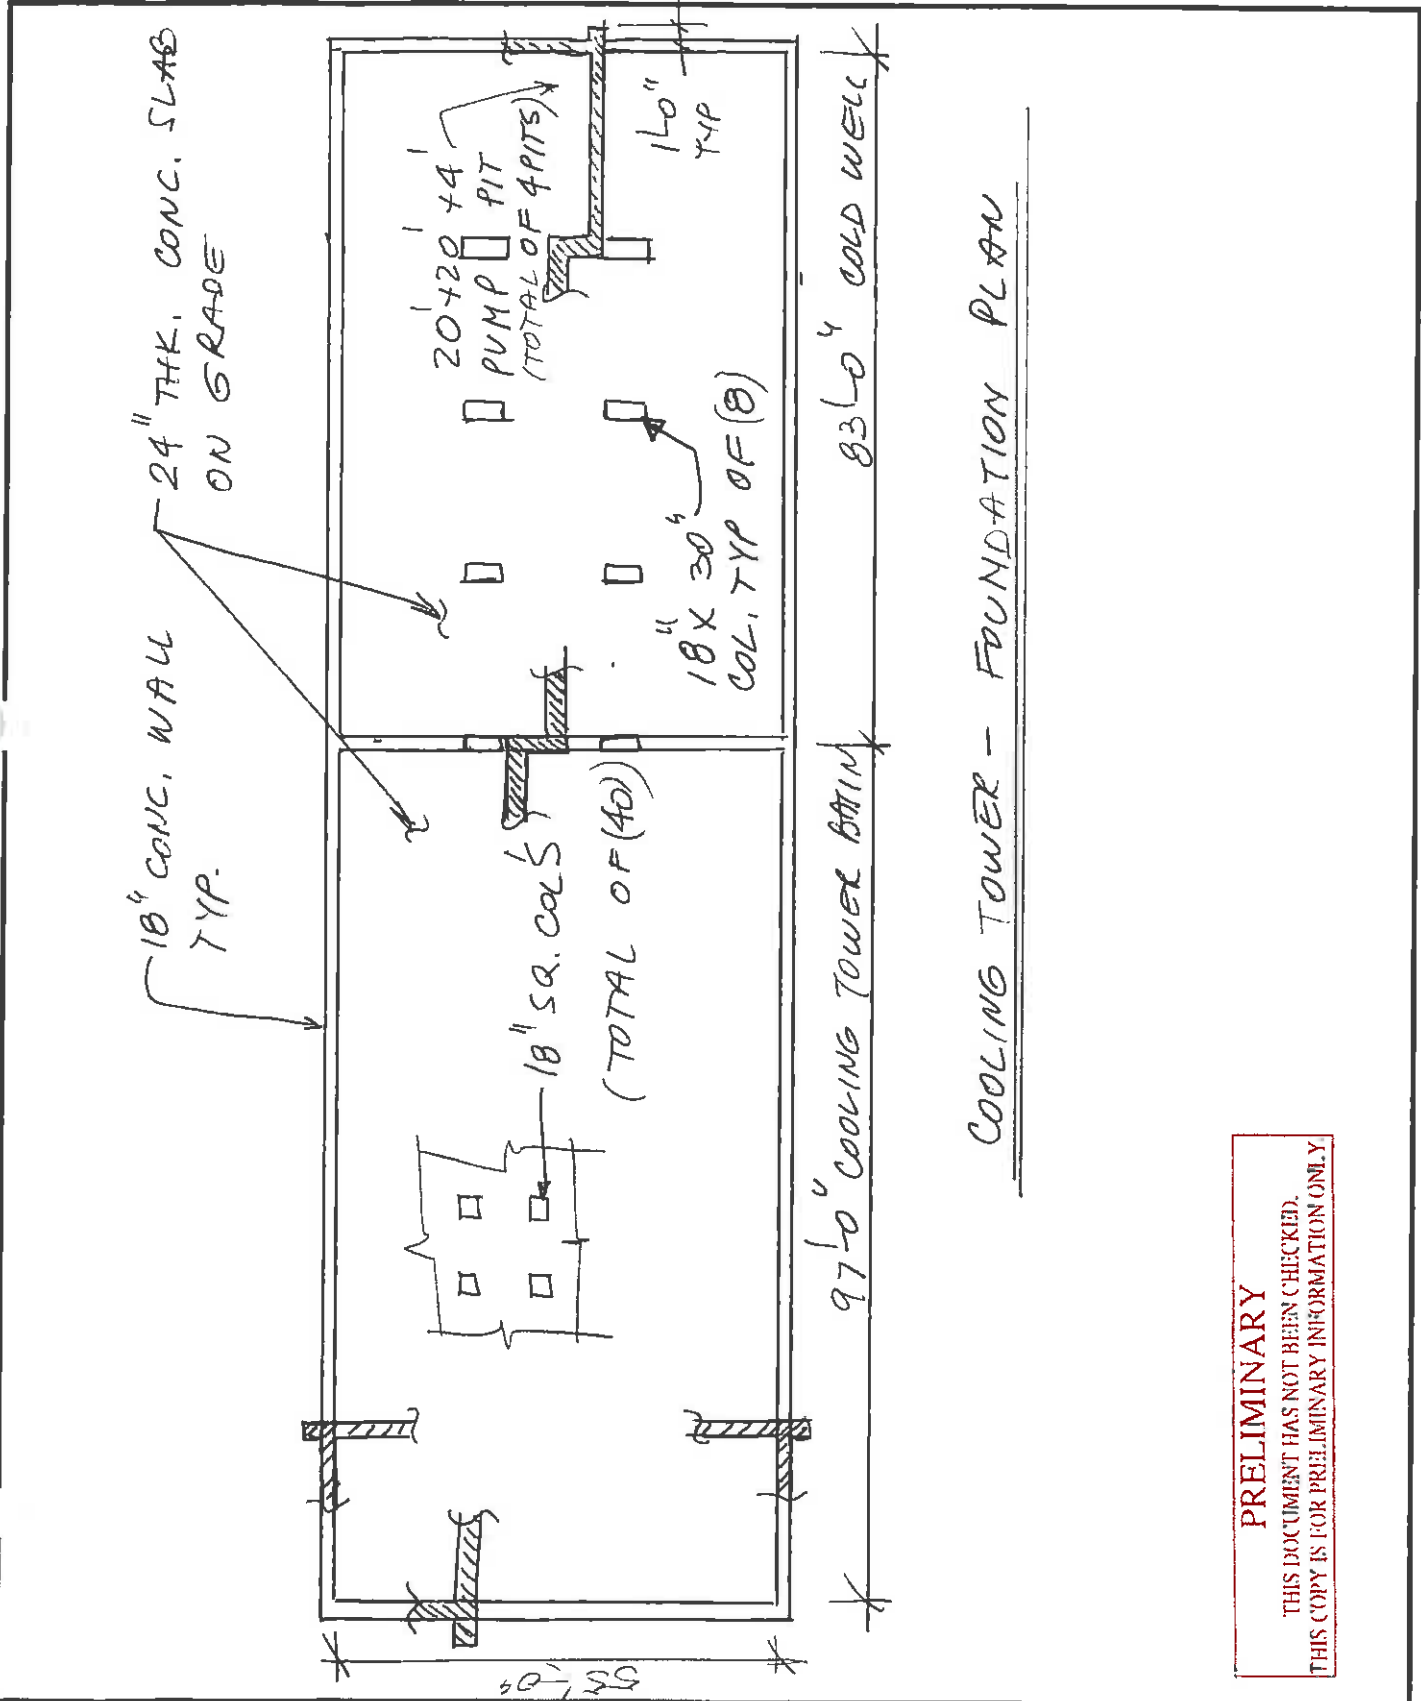

AMBITECH ENGINEERING CORPORATION

1333 Butterfield Road

Suite 200

Downers Grove, Illinois 60515

(630) 963-5800 FAX (630) 963-8099

JOB CORN PRODUCTS CANAL WATER

SHEET NO. 2 OF 6

CALCULATED BY AMA DATE 07.07.08

CHECKED BY _____ DATE _____

Rev. No. _____ Checked By _____ Date _____

SCALE _____

PRELIMINARY
THIS DOCUMENT HAS NOT BEEN CHECKED.
THIS COPY IS FOR PRELIMINARY INFORMATION ONLY.