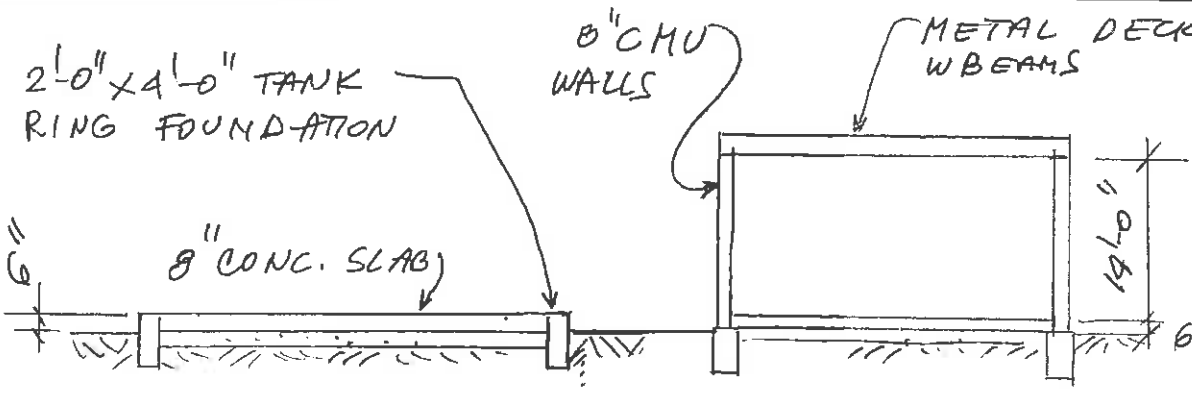

AMBITECH ENGINEERING CORPORATION

1333 Butterfield Road
Suite 200
Downers Grove, Illinois 60515
(630) 963-5800 FAX (630) 963-8099

JOB CORN PRODUCT CANAL WATER SYSTEM

SHEET NO. 0 OF 6

CALCULATED BY AMA DATE 07.08.08

CHECKED BY _____ DATE _____

SCALE _____

Rev. No. _____ Checked By _____ Date _____

PRELIMINARY
THIS DOCUMENT HAS NOT BEEN CHECKED.
THIS COPY IS FOR PRELIMINARY INFORMATION ONLY.

SECTION C-C