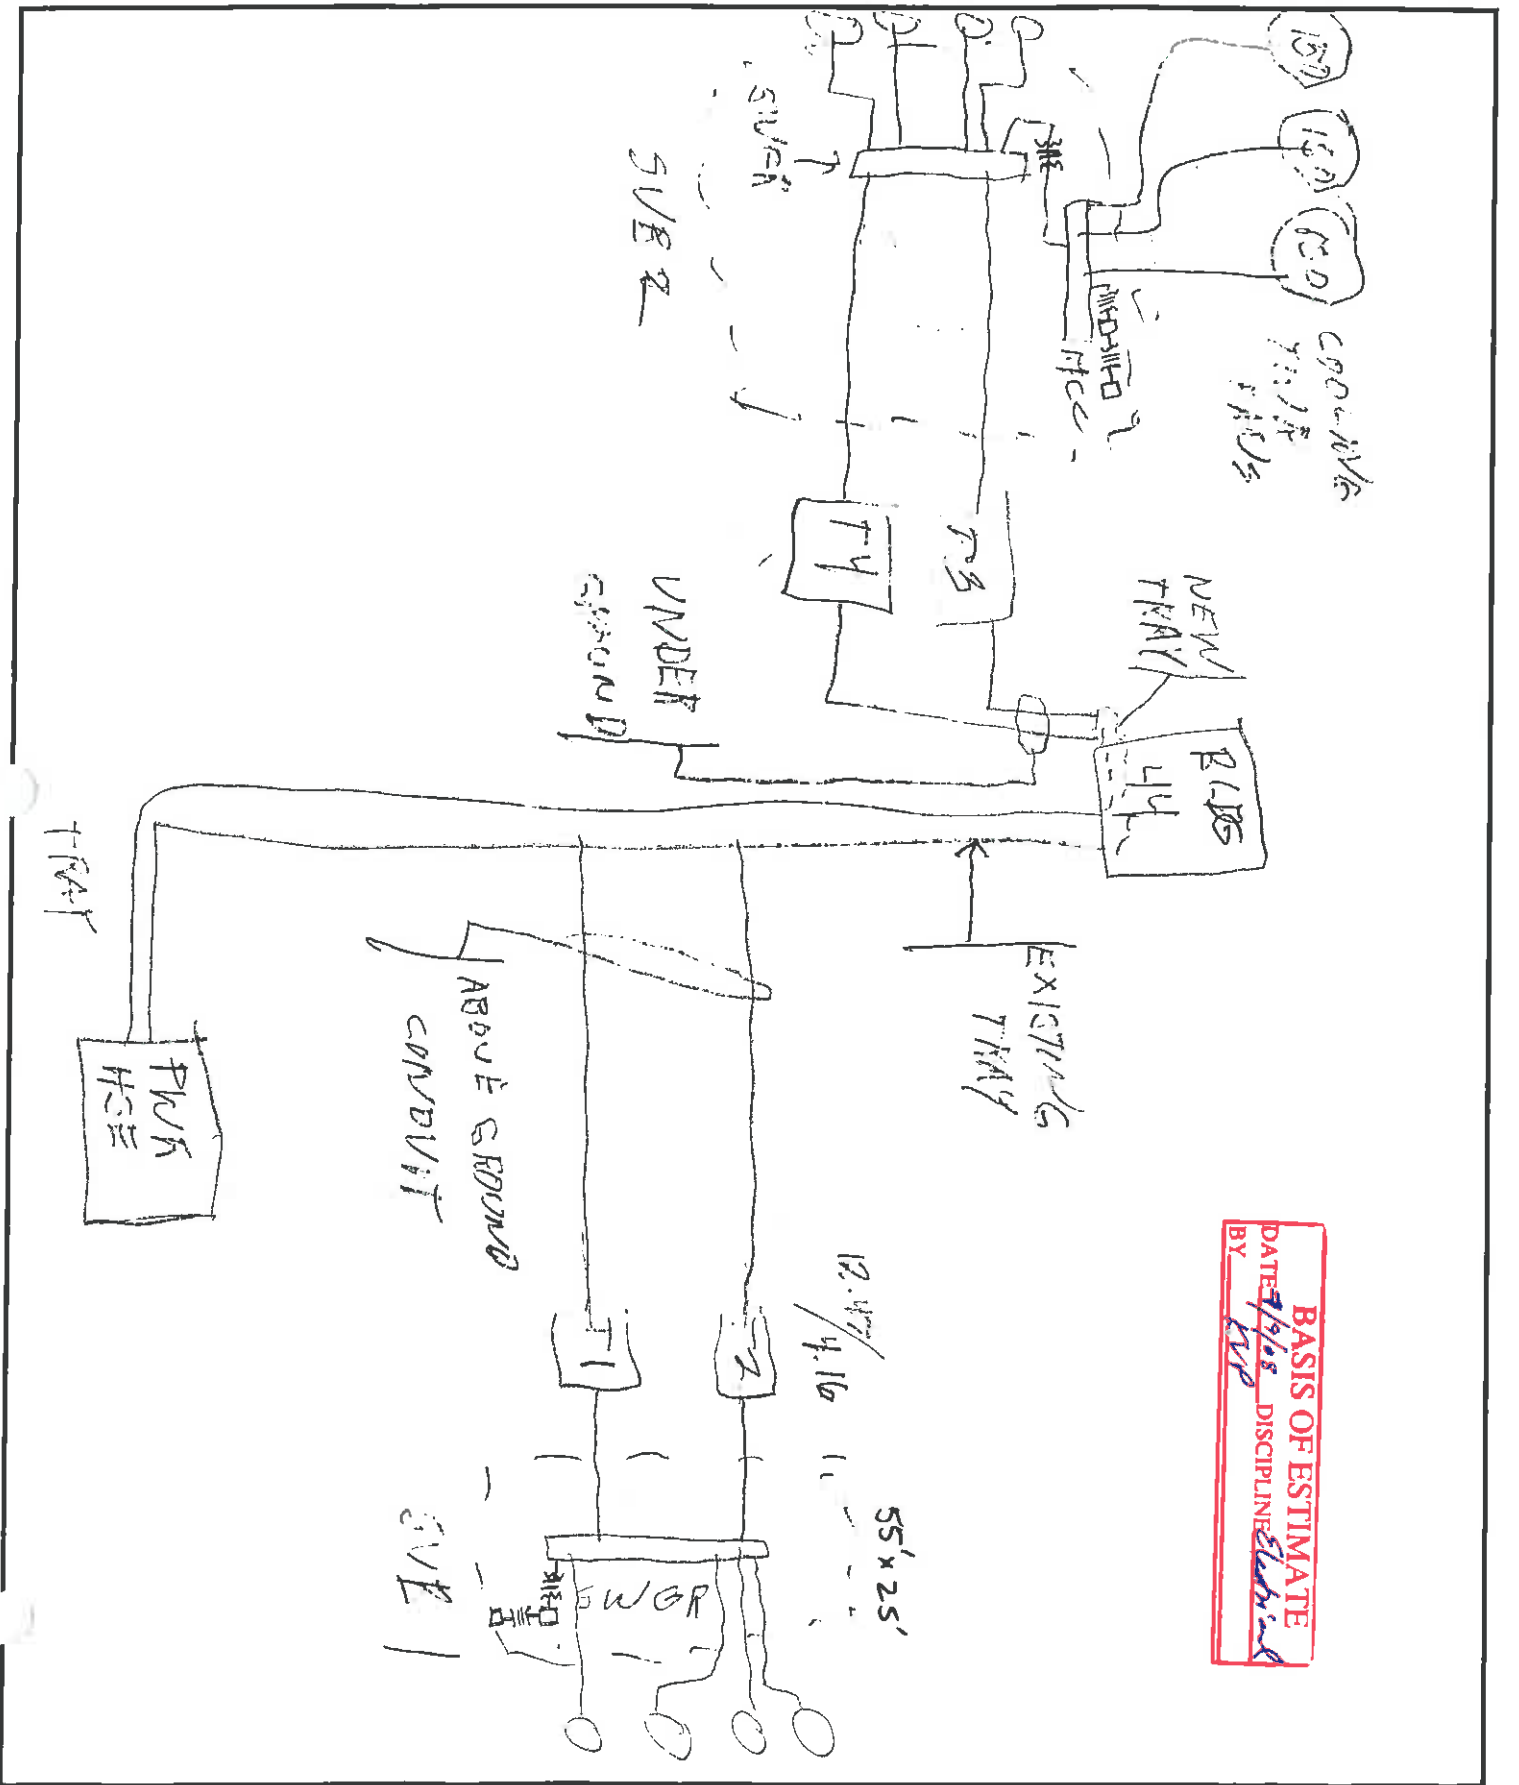

CALCULATED BY KACN DATE _____
CHECKED BY _____ DATE _____
SCALE _____

v. No. _____ Checked By _____ Date _____

BASIS OF ESTIMATE
DATE 7/9/08
DISCIPLINE Electrical
BY KACN