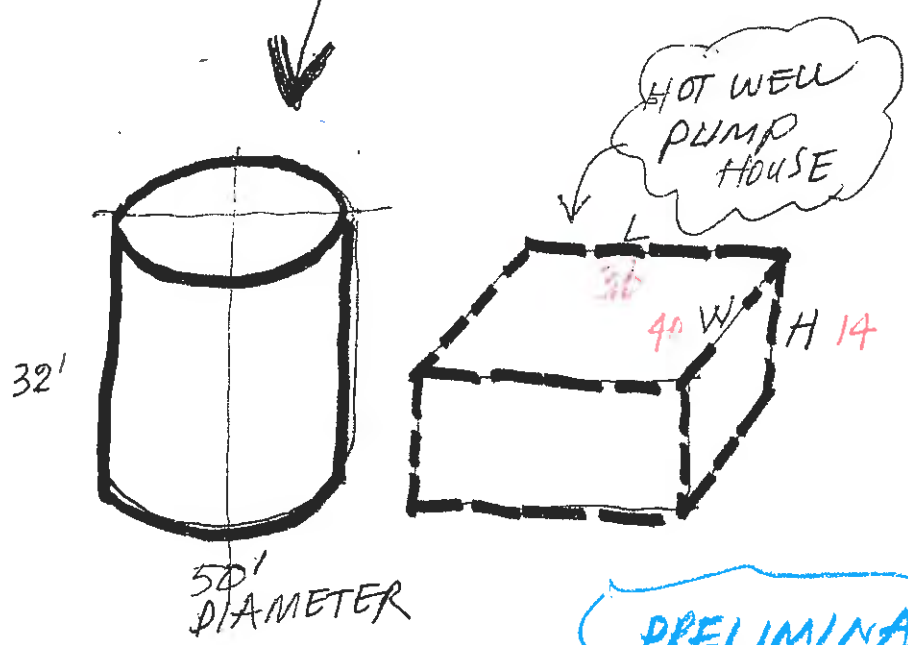

Project # 08161  
 Corn Products - Canal Cooling Water  
 Hot Well Sizing

	Trial #1	Trial #2	Trial #3	Trial #4
ft diameter	50.00	50.00	60.00	60.00
sf	1,962.50	1,962.50	2,826.00	2,826.00
ft high	20.00	24.00	20.00	22.00
cf volume	39,250.00	47,100.00	56,520.00	62,172.00
gal volume	293,982.50	352,779.00	423,334.80	465,668.28
	Trial #5	Trial #6	Trial #7	Trial #8
ft diameter	50.00	50.00	60.00	60.00
sf	1,962.50	1,962.50	2,826.00	2,826.00
ft high	28.00	32.00	24.00	26.00
cf volume	54,950.00	62,800.00	67,824.00	73,476.00
gal volume	411,575.50	470,372.00	508,001.76	550,335.24