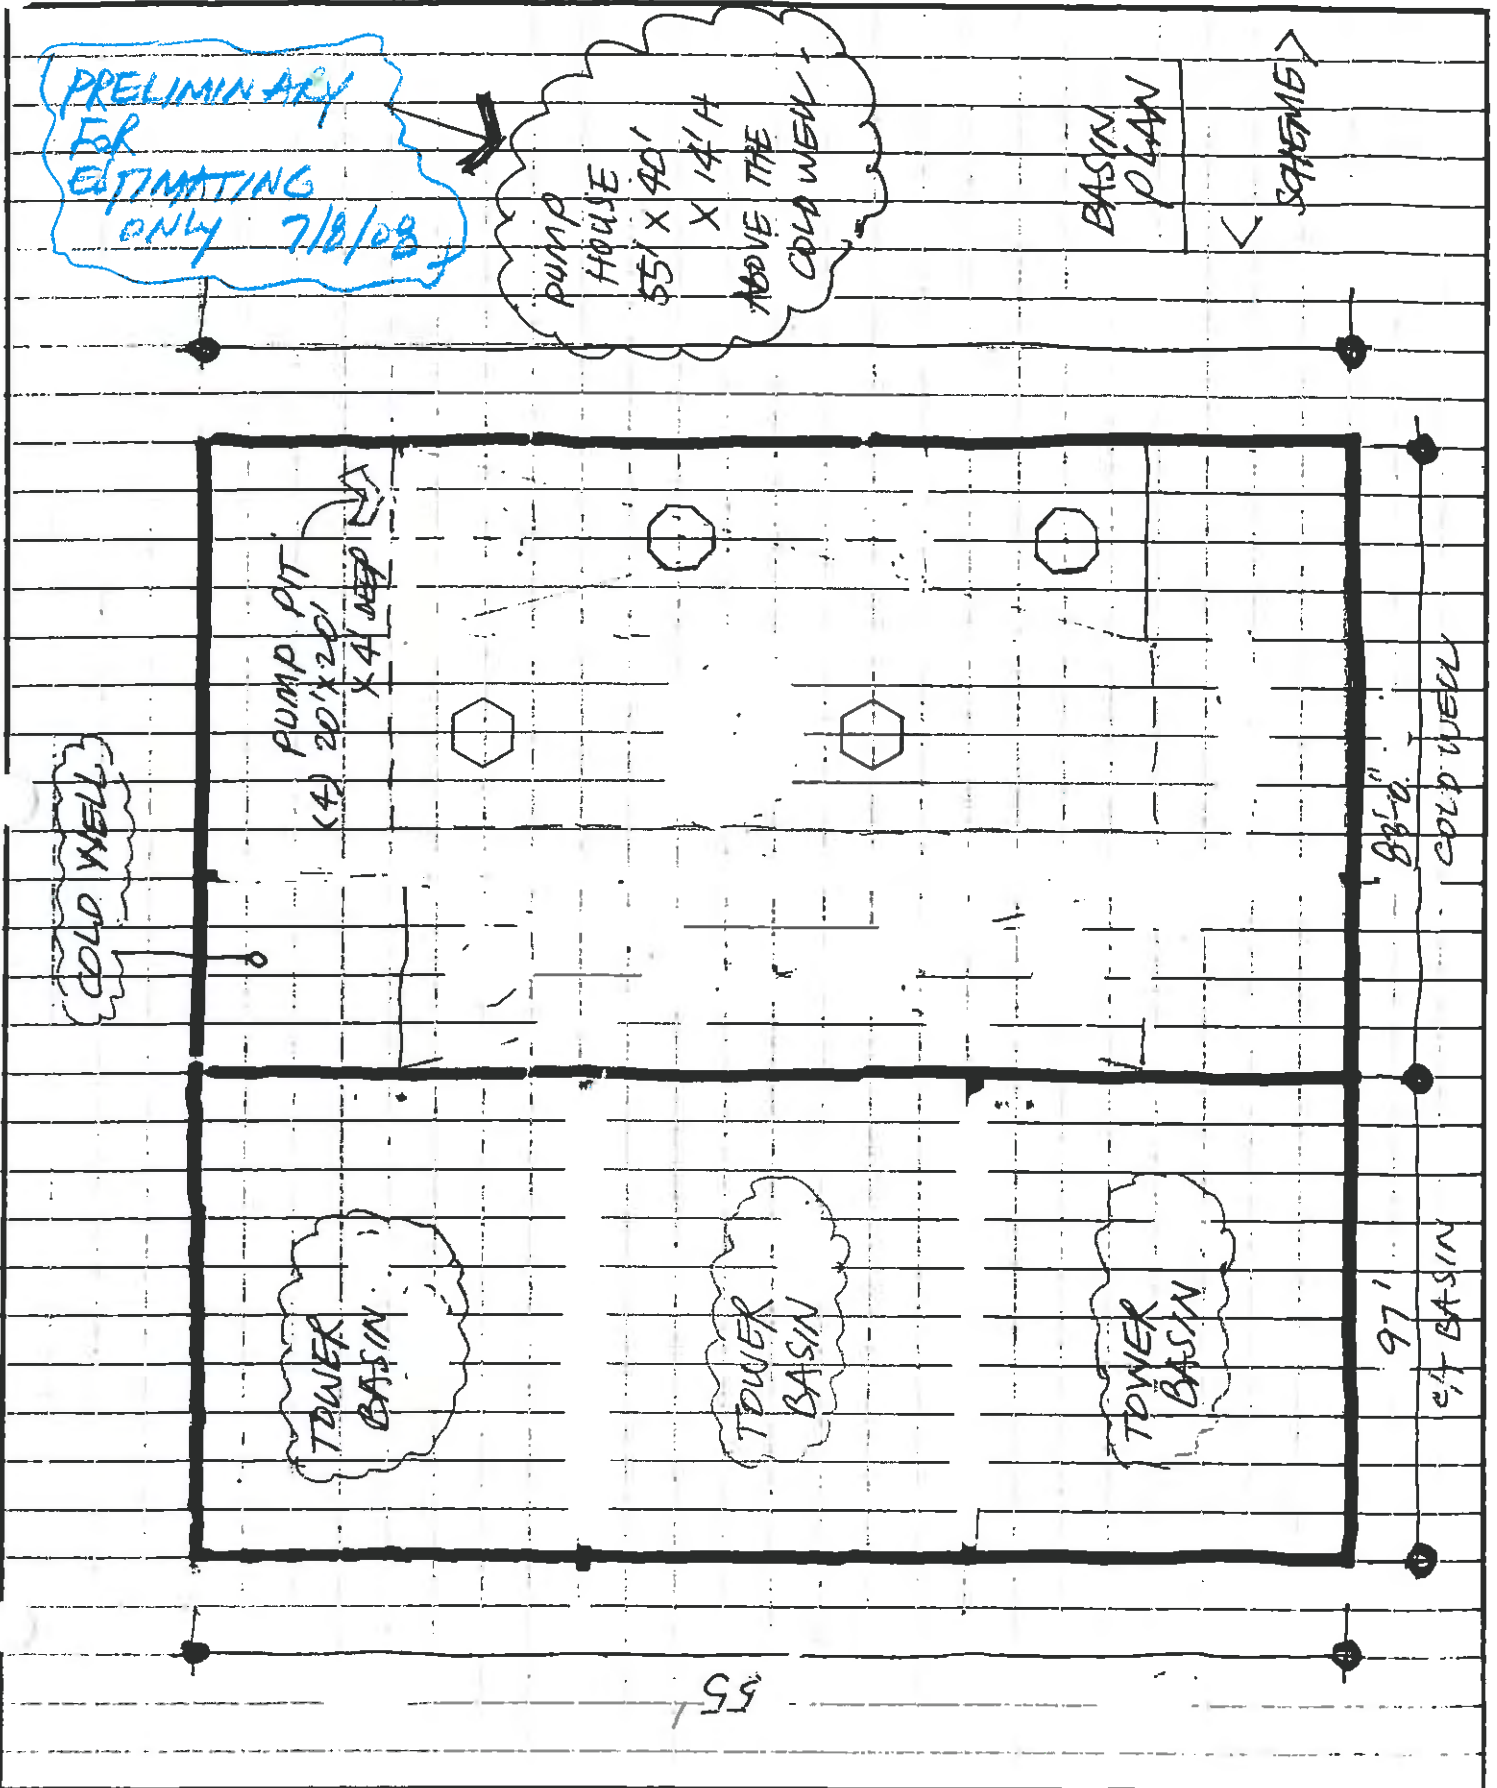

1333 Butterfield Road
Suite 200
Attn: to Idaszak Testimony

Downers Grove, Illinois 60515
(630) 963-5800 FAX (630) 963-8099

PROJECT NO: *** OF _____
CALCULATED BY: GHR DATE: 07/01/08

CHECKED BY: _____ DATE: _____

No. _____ Checked By _____ Date _____

SCALE _____ 08161-1me