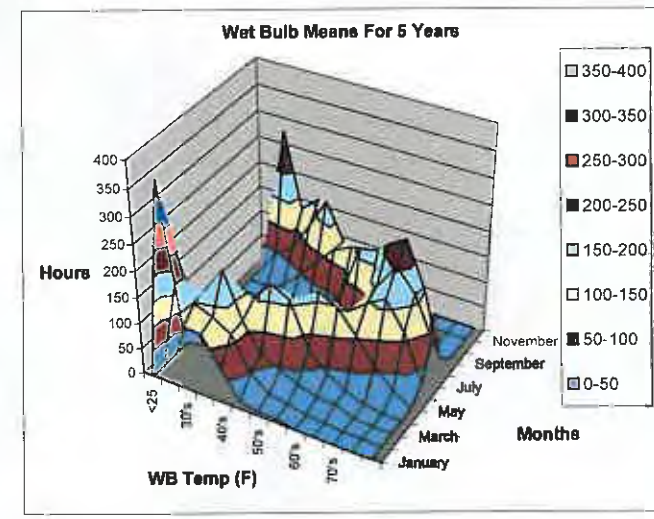

Month	Average Yearly Hours In Range (Wet Bulb)											
	1997 - 2001											
	<25	25's	30's	35's	40's	45's	50's	55's	60's	65's	70's	75's
January	381	126	124	69	17	10	9	1	1	0	0	0
February	182	148	134	113	49	21	14	6	3	0	0	0
March	95	151	202	117	62	45	30	17	16	1	0	0
April	8	26	72	136	178	160	75	41	19	5	0	0
May	0	0	1	19	80	139	166	147	105	59	23	1
June	0	0	0	0	5	49	94	117	145	166	114	29
July	0	0	0	0	0	2	17	95	156	206	167	89
August	0	0	0	0	0	0	10	93	215	237	154	32
September	0	0	0	2	20	63	165	173	135	95	57	4
October	0	11	47	82	120	137	143	105	70	27	2	0
November	49	70	125	185	117	77	53	33	9	0	0	0
December	274	130	159	93	32	18	16	16	4	0	0	0
Yearly	991	663	863	815	680	722	793	844	879	798	516	154

	70 DB / 60 WB Temperature Splits					
	1997	1998	1999	2000	2001	%
I	612	692	564	702	579	7.2%
II	6445	5878	6220	6280	6327	71.3%
III	119	96	183	172	138	1.6%
IV	1436	2093	1792	1623	1709	19.8%
Total	8612	8759	8759	8777	8753	100%