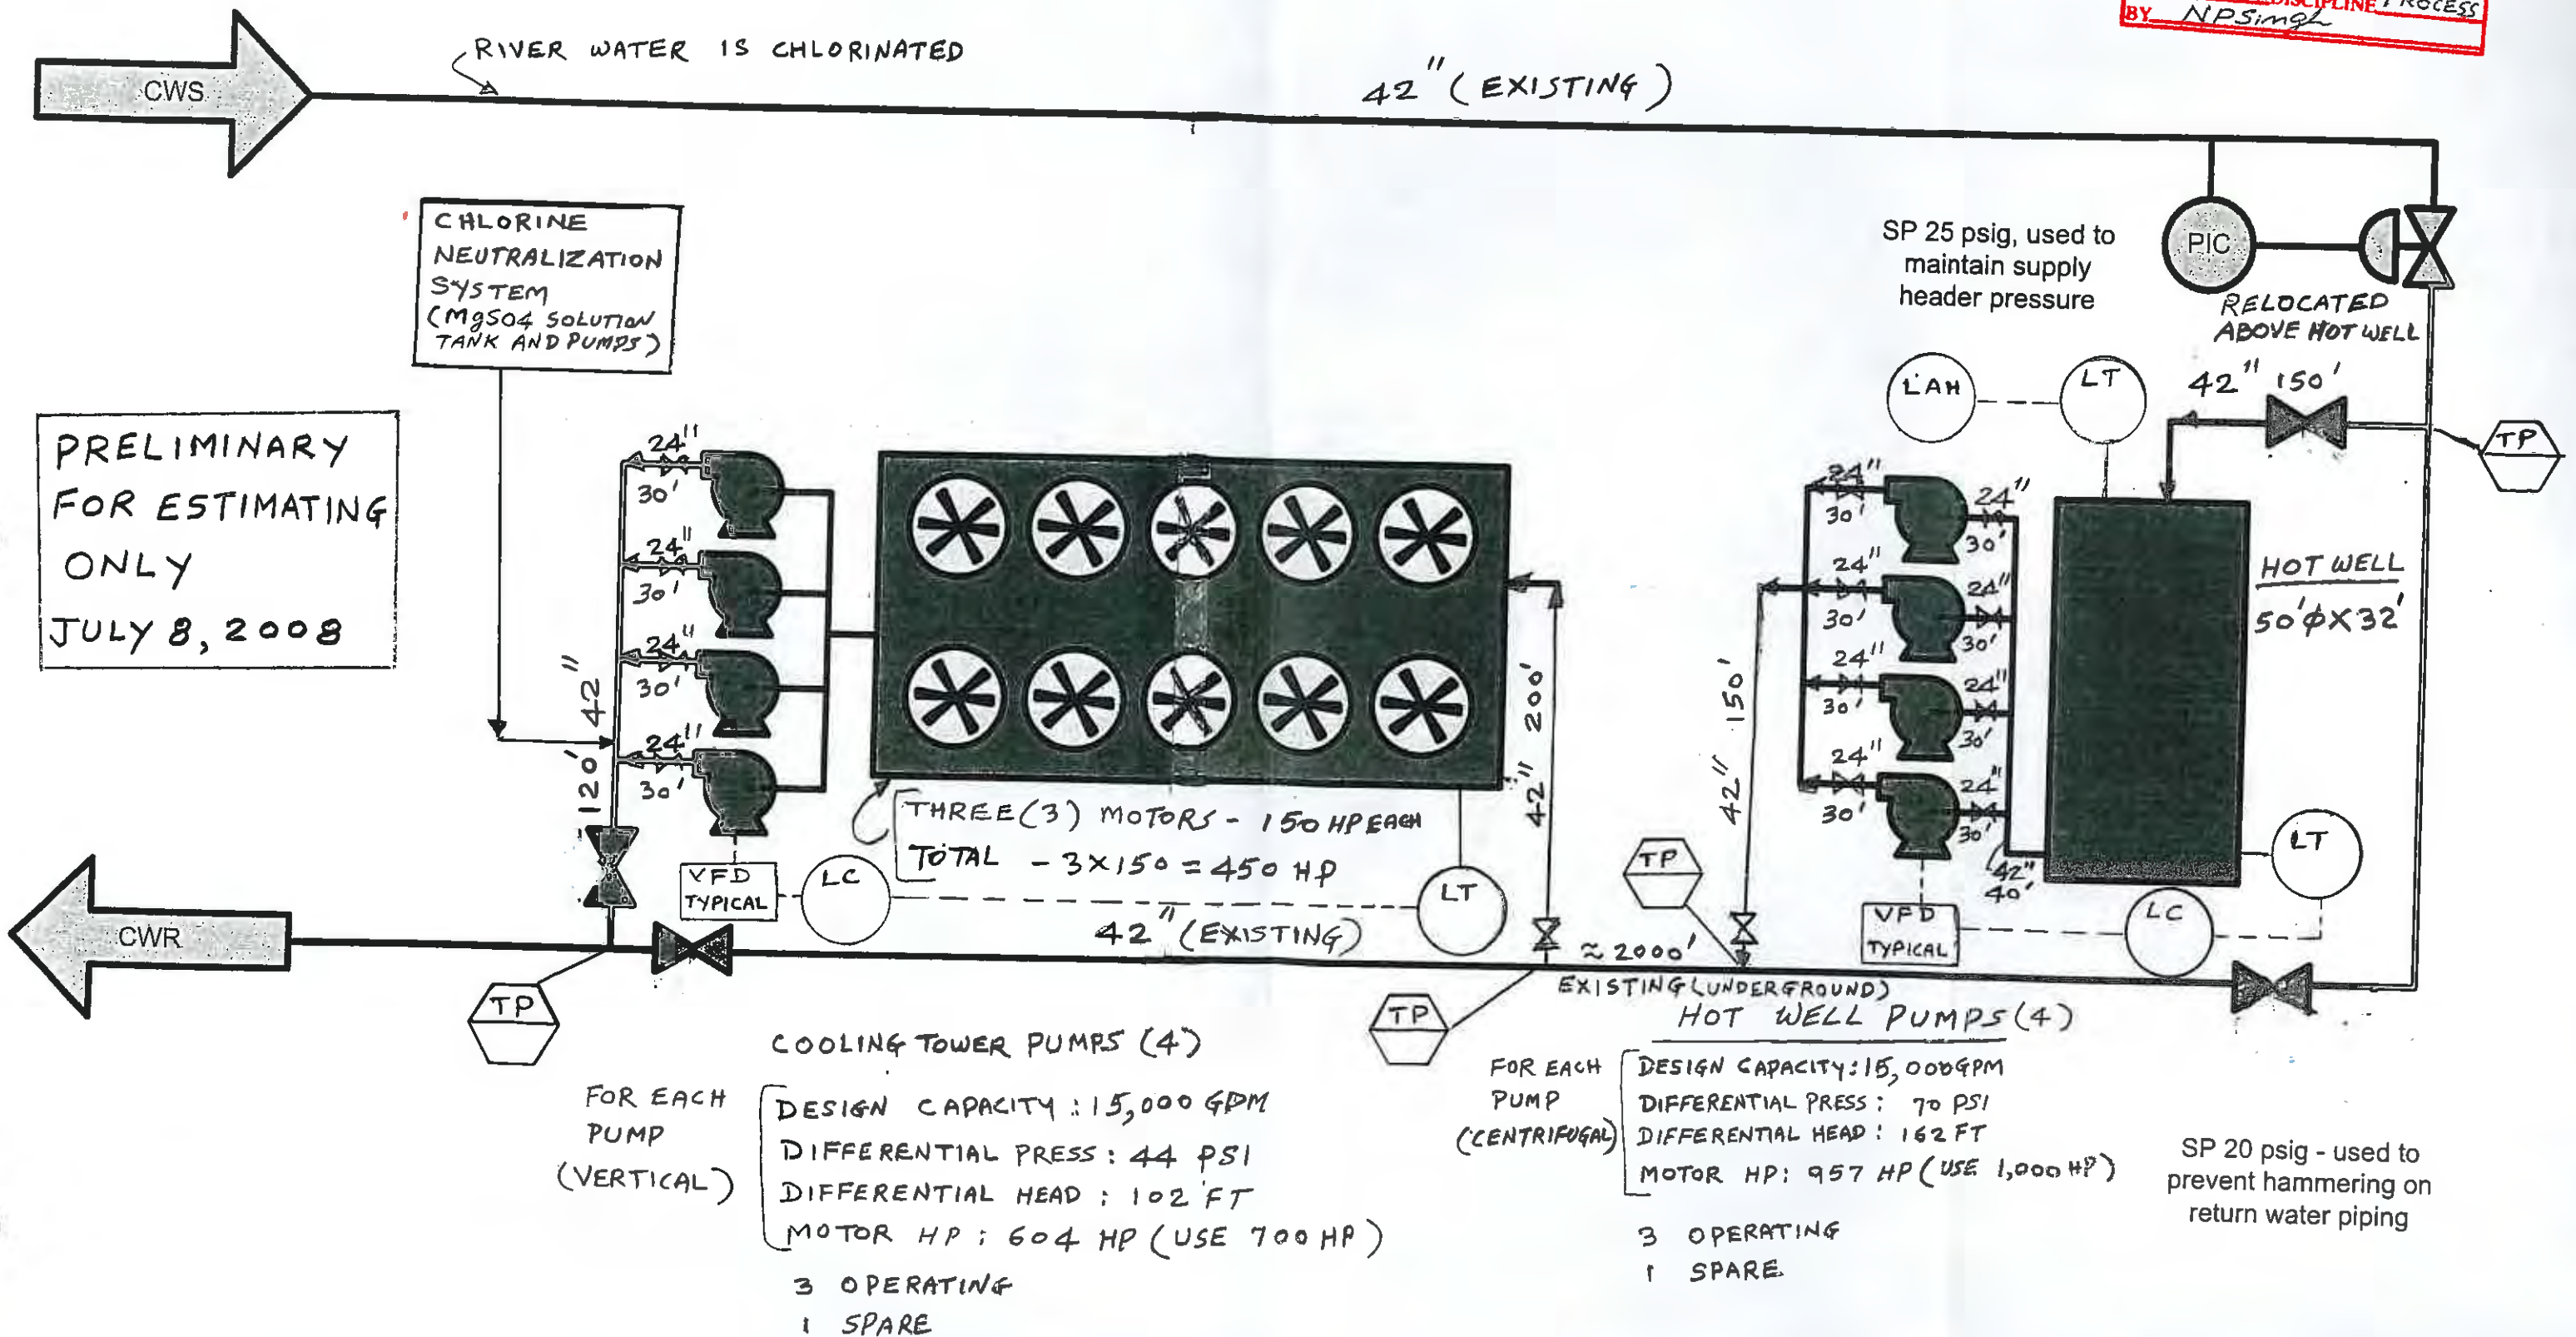

CANAL WATER COOLING TOWER
CORN PRODUCTS
BEDFORD PARK, ILLINOIS
DATE: 7/8/08

NOTE: THE INFORMATION LISTED ON THIS
FLOW DIAGRAM ARE FOR THE PURPOSE
OF COST ESTIMATION ONLY.

BASIS OF ESTIMATE
DATE: 7/10/08 DISCIPLINE: PROCESS
BY: NPSingh

PRELIMINARY
FOR ESTIMATING
ONLY
JULY 8, 2008

COOLING TOWER PUMPS (4)
FOR EACH PUMP (VERTICAL)
DESIGN CAPACITY: 15,000 GPM
DIFFERENTIAL PRESS: 44 PSI
DIFFERENTIAL HEAD: 102 FT
MOTOR HP: 604 HP (USE 700 HP)
3 OPERATING
1 SPARE

HOT WELL PUMPS (4)
FOR EACH PUMP (CENTRIFUGAL)
DESIGN CAPACITY: 15,000 GPM
DIFFERENTIAL PRESS: 70 PSI
DIFFERENTIAL HEAD: 162 FT
MOTOR HP: 957 HP (USE 1,000 HP)
3 OPERATING
1 SPARE

SP 20 psig - used to prevent hammering on return water piping