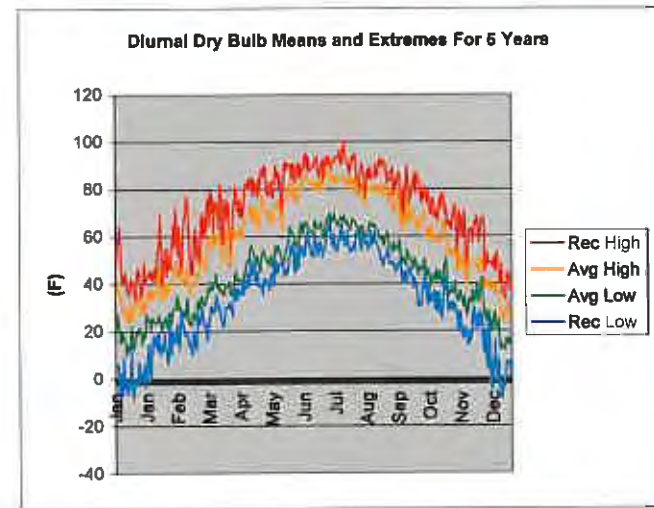

Month	1958 - 2001 (43 Year)			1997 - 2001 (5 Year)					ALTITUDE 700 FT			N. LATITUDE 41.98			W. LONGITUDE 87.9			ASHRAE 1% DESIGN CONDITIONS WIN -1 DB, SUM 88 DB, 75 WB										
	Extremes		Means	1997					1998					1999					2000					2001				
	Minimum Dry Bulb	Maximum Dry Bulb	Rain (Inches)	Minimum		Maximum		Degree Days	Minimum		Maximum		Degree Days	Minimum		Maximum		Degree Days	Minimum		Maximum		Degree Days	Minimum		Maximum		Degree Days
	db	wb		db	wb	db	wb		db	wb	db	wb		db	wb	db	wb		db	wb	db	wb		db	wb	db	wb	
January	-27	65	1.75	-9	-10	64	62	1,404	-1	-2	57	55	1,083	-15	-16	49	46	1,300	-3	-4	60	54	1,227	6	6	42	42	1,235
February	-18	72	1.63	12	10	55	49	985	26	25	62	51	737	14	12	69	62	852	11	10	72	63	863	-1	-2	56	55	1,073
March	-8	85	2.65	12	10	73	58	831	10	8	79	68	818	18	16	72	59	886	22	21	77	65	640	16	14	55	48	953
April	7	91	3.68	22	19	74	62	585	30	27	75	57	454	33	33	77	66	458	27	25	75	60	523	29	27	82	70	376
May	24	93	3.38	35	34	83	70	344	48	45	90	75	95	40	36	86	73	142	40	37	85	75	147	39	37	88	74	200
June	36	104	3.63	44	44	93	78	47	43	42	95	80	60	46	46	91	77	32	45	42	88	76	51	46	45	91	78	90
July	40	104	3.51	51	50	96	83	8	58	56	93	80	0	54	52	100	84	0	54	52	88	78	2	51	47	94	82	2
August	41	101	4.62	53	51	91	81	4	58	53	89	77	0	54	49	90	77	2	54	52	92	80	0	57	54	95	80	0
September	28	99	3.27	45	44	86	75	69	45	43	91	79	32	41	39	92	74	106	42	41	93	77	115	40	37	87	76	127
October	17	91	2.71	25	25	87	71	398	34	33	79	70	294	28	26	79	67	375	30	29	82	66	282	30	29	80	67	387
November	1	78	3.01	16	14	57	55	843	26	25	68	63	598	21	20	73	63	572	14	13	73	61	826	28	27	68	62	485
December	-25	71	2.43	13	11	49	42	1,038	1	-0	67	63	929	2	1	58	53	1,072	-9	-10	36	34	1,477	6	5	68	60	965
Yearly	-27	104	36.27	-9	-10	96	83	6,557	-1	-2	95	80	5,100	-15	-16	100	84	5,798	-9	-10	93	80	6,153	-1	-2	95	82	5,893

Month	Average Yearly Hours In Range (Dry Bulb)											
	1997 - 2001											
	<0's	0's	10's	20's	30's	40's	50's	60's	70's	80's	90's	100's
January	23	70	147	220	228	35	13	2	0	0	0	0
February	1	6	56	183	284	93	37	11	1	0	0	0
March	0	0	26	113	352	127	69	35	16	0	0	0
April	0	0	0	14	131	242	215	87	28	2	0	0
May	0	0	0	0	8	92	259	216	121	42	1	0
June	0	0	0	0	0	14	135	205	233	124	10	0
July	0	0	0	0	0	0	24	186	318	188	28	0
August	0	0	0	0	0	0	26	249	350	109	10	0
September	0	0	0	0	0	31	187	275	165	51	4	0
October	0	0	0	3	75	179	252	168	58	8	0	0
November	0	0	11	62	245	221	124	52	5	0	0	0
December	9	44	135	138	289	78	36	13	0	0	0	0
Yearly	33	120	375	733	1,612	1,113	1,376	1,498	1,295	524	53	0

	78 DB / 65 WB Temperature Splits					
	1997	1998	1999	2000	2001	%
I	686	977	704	946	733	9.3%
II	7286	6880	7158	7240	7249	82.0%
III	62	123	115	62	76	1.0%
IV	578	779	782	529	695	7.7%
Total	8612	8759	8759	8777	8753	100%

	75 DB / 62 WB Temperature Splits					
	1997	1998	1999	2000	2001	%
I	892	1170	858	1087	869	11.2%
II	6818	6286	6660	6724	6753	76.1%
III	37	56	84	71	68	0.7%
IV	865	1247	1157	895	1063	12.0%
Total	8612	8759	8759	8777	8753	100%